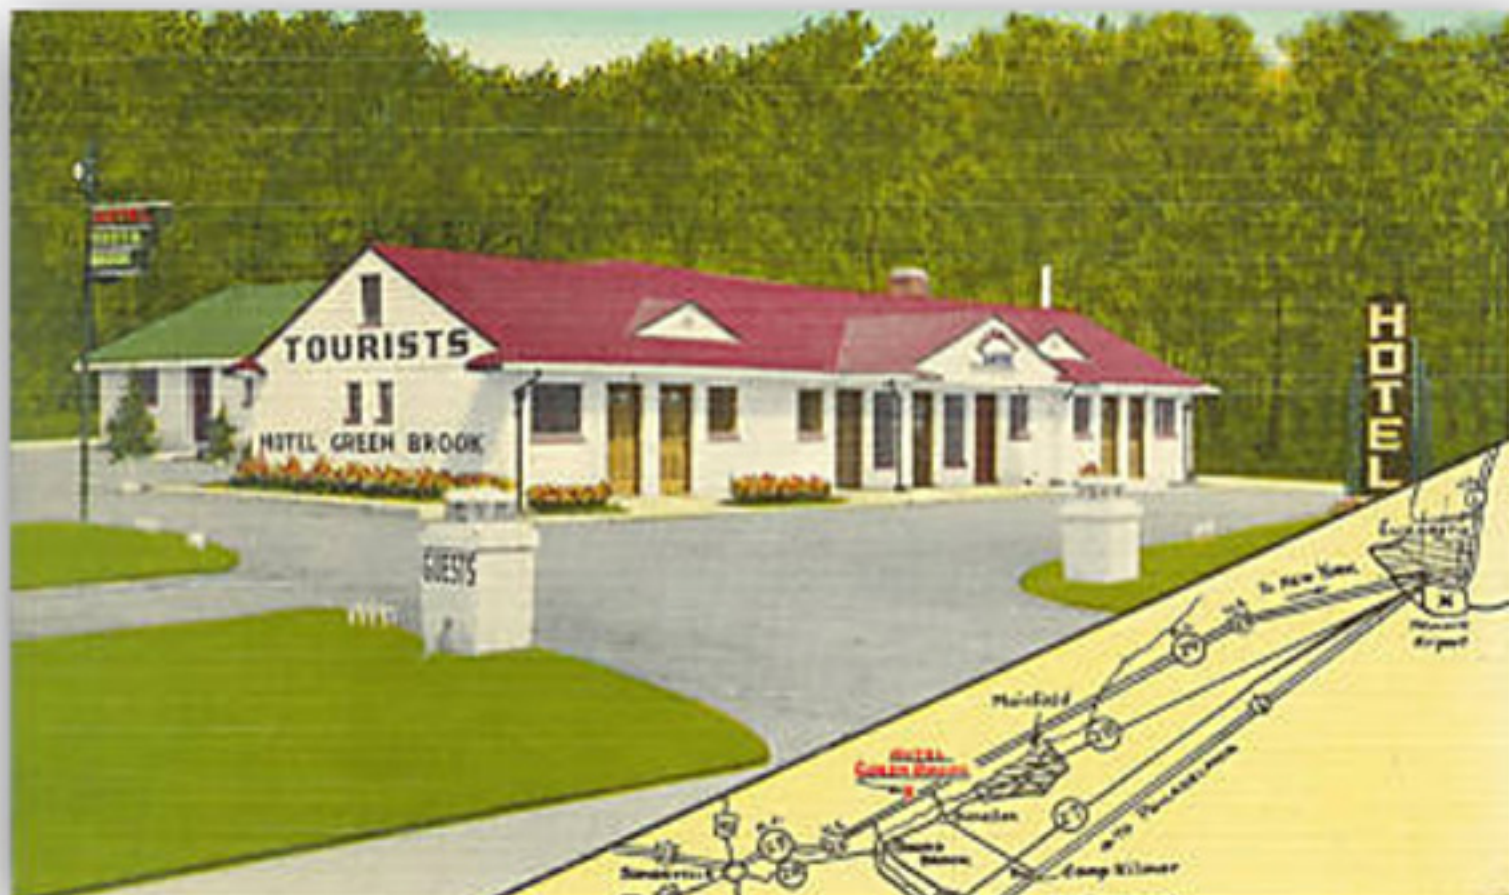

E-10412

Made by Graham Co., 22 E. 20th St., N. Y. C. — TRANSIT PROCESS

PLACE
STAMP
HERE

POST CARD

Greetings from
new jersey. We
are having a
fine trip. Wish
you could be
with us.
Blackie

OPEN YEAR-ROUND
Eber's
PATIO SHOP
EATON WOODLATRON

EATON WOODLATRON
REDWOOD ALUMINUM
GIFTS N' GADGETS

CASUAL FURNITURE PATIO SHOP

Eber's

The Beautiful *Helen Elliott* Candy Studio
ROUTE 22, NORTH PLAINFIELD, NEW JERSEY

Shops Throughout New Jersey • Come and See it Made