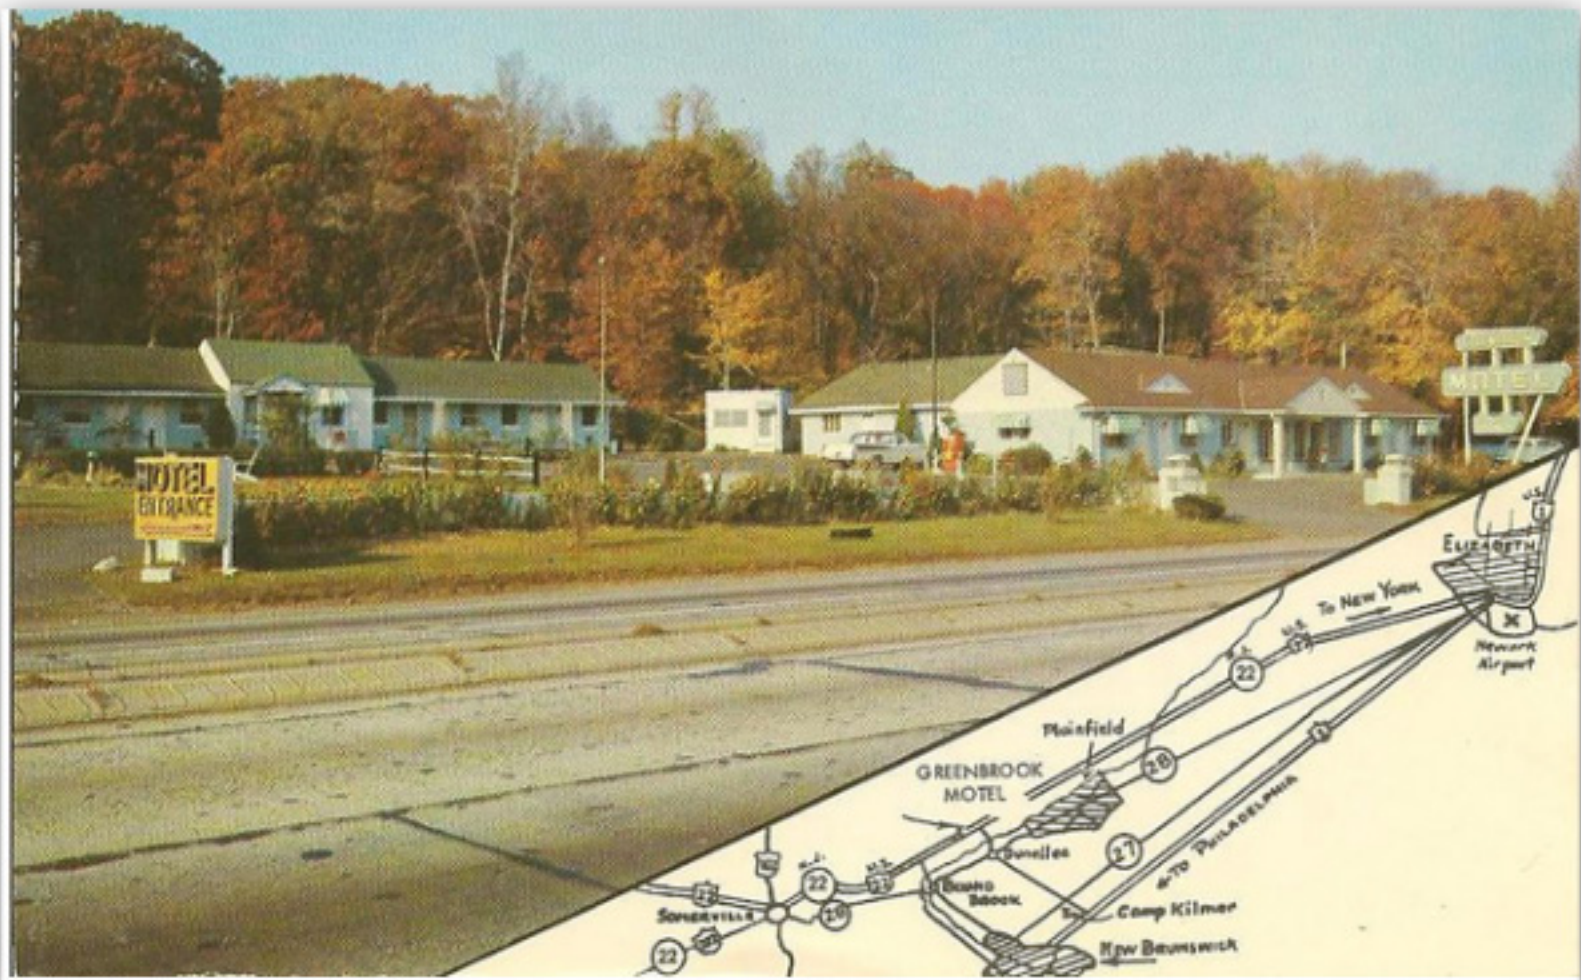

8A-H2098

HOTEL GREEN BROOK
Highway 29, Bound Brook, N. J.

Phone: DUnellen 2-9704

A completely modern highway hotel offering a variety of soundproofed, fireproofed, heated accommodations. Convenient to metropolitan New York.

E-10412

Made by Graham Co., 22 E. 20th St., N. Y. C. — TRANSIT PROCESS

PLACE
STAMP
HERE

POST CARD

Greetings from
new jersey. We
are having a
fine trip. Wish
you could be
with us.
Blackie

OPEN YEAR-ROUND
Eber's
PATIO SHOP
EATON WOODLATRON

EATON WOODLATRON
REDWOOD ALUMINUM
GIFTS N' GADGETS

CASUAL FURNITURE PATIO SHOP

Eber's

The Beautiful *Helen Elliott* Candy Studio
ROUTE 22, NORTH PLAINFIELD, NEW JERSEY

Shops Throughout New Jersey • Come and See it Made